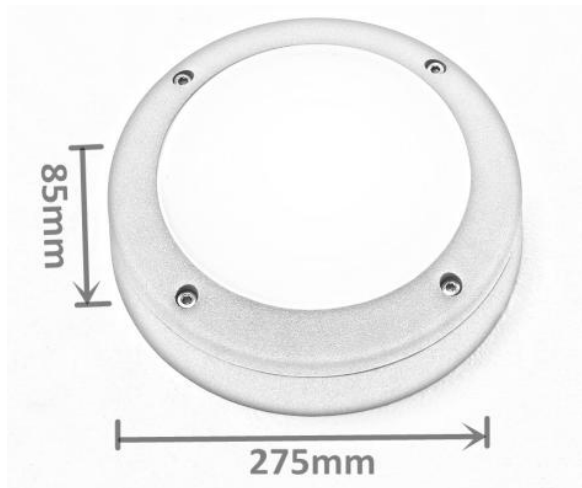

Features:

1. Super bright SMD2835 LED as lighting sources, high efficiency, energy-saving, eco-friendly
2. Side-emitting design to form a surface emitting effect
3. Built-in motion sensor, more intelligently, conveniently and energy-saving
4. Die cast aluminum housing offering high impact capability and strength. PC as cover offering excellent light transmission
5. Compact structure boosting strong shock resistance, high corrosion resistance, IP65, waterproof, dustproof and rust-proof
6. Built-in, wide voltage input constant current driver to enable installation around the world
7. Convenient installation methods allowing for application even in dusty and moist locations both indoor and outdoor

Comparison:

Our Lights	Other lights
NO Dark Area (Uniform Light distribution)	With Dark Area (Uneven Light distribution)

Dimensions: